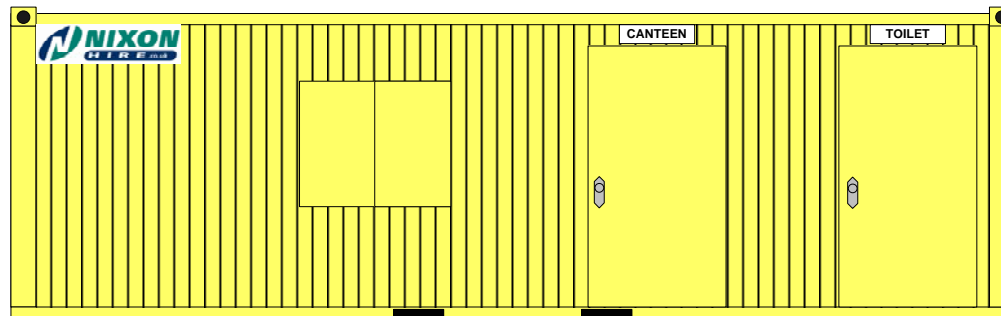

Electrics

- 1 No. External isolator

Installation to comply with current IEE regulations.

5 Year electrical installation certificate to be supplied.

Dimensions

- Length: 8000mm
- Width: 2440mm
- Height: 2440mm
- Weight: 3750kgs

DRAWN Graham Nixon
 ISSUED 29.05.08 Ver 3.0

Size	Model	Doc
26ft x 8ft	Module 26	SA04
SCALE	All In One	SHEET 1 OF 1